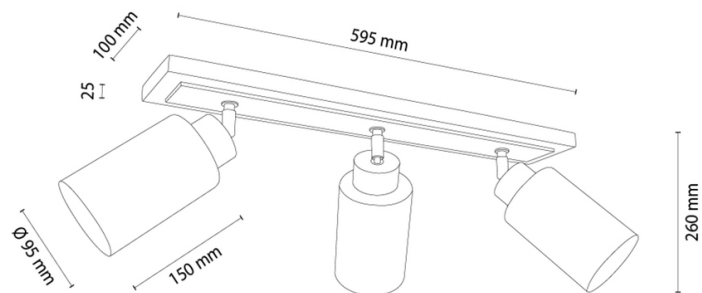

BELLA

Ceiling Lamp

Article number:	2037405220770
EAN:	5905840256028
Light source:	3xE27 Max.60W
LED power W:	N/A
AC voltage:	220-240V
Luminous power lm:	N/A
Color temperature K:	N/A
Color rendering index CRI:	N/A
IP protection class:	IP20
Protection class:	2
Up&Down system:	N/A
Touch dimmer:	N/A
Click&Dimm system:	N/A
Magnetic mounting:	N/A
LED lighting method:	N/A
Lamp material:	Metal, Oak wood
Lamp color:	Oiled Oak, White
Lampshade No.:	G0770
Lampshade material:	Glass
Lampshade color:	White
Cable material:	N/A
Cable color:	N/A
CE Declaration:	Download
FSC certificate:	FSC-C129231

Lamp dimensions

Height (mm):	260
Width (mm):	100
Length (mm):	740
Diameter (mm):	
Net weight kg:	1,90
Gross weight kg:	2,28

Dimensions of carton No.1

Height (mm):	140
Width (mm):	200
Length (mm):	670

Dimensions of carton No.2

Height (mm):	N/A
Width (mm):	N/A
Length (mm):	N/A

Dimensions of carton No.3

Height (mm):	N/A
Width (mm):	N/A
Length (mm):	N/A

Made in Poland · 5 Years Guarantee