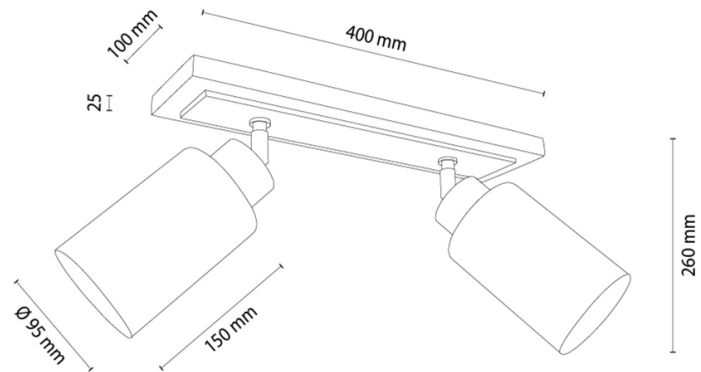

BELLA

Ceiling Lamp

Article number:	2027405120770
EAN:	5905840256011
Light source:	2xE27 Max.60W
LED power W:	N/A
AC voltage:	220-240V
Luminous power lm:	N/A
Color temperature K:	N/A
Color rendering index CRI:	N/A
IP protection class:	IP20
Protection class:	2
Up&Down system:	N/A
Touch dimmer:	N/A
Click&Dimm system:	N/A
Magnetic mounting:	N/A
LED lighting method:	N/A
Lamp material:	Metal, Oak wood
Lamp color:	Oiled Oak, White
Lampshade No.:	G0770
Lampshade material:	Glass
Lampshade color:	White
Cable material:	N/A
Cable color:	N/A
CE Declaration:	Download
FSC certificate:	FSC-C129231
Lamp dimensions	
Height (mm):	260
Width (mm):	100
Length (mm):	540
Diameter (mm):	
Net weight kg:	1,30
Gross weight kg:	1,68
Dimensions of carton No.1	
Height (mm):	130
Width (mm):	180
Length (mm):	500
Dimensions of carton No.2	
Height (mm):	N/A
Width (mm):	N/A
Length (mm):	N/A
Dimensions of carton No.3	
Height (mm):	N/A
Width (mm):	N/A
Length (mm):	N/A