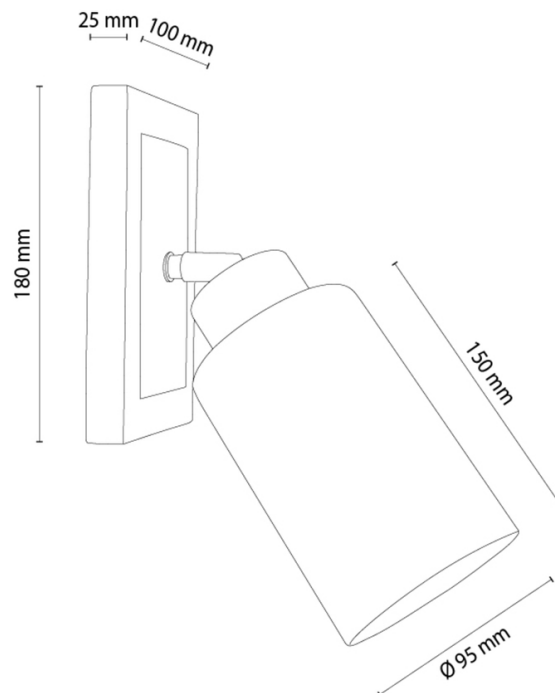

BELLA

Wall lamp

Article number:	2017405020770
EAN:	5905840256004
Light source:	1xE27 Max.60W
LED power W:	N/A
AC voltage:	220-240V
Luminous power lm:	N/A
Color temperature K:	N/A
Color rendering index CRI:	N/A
IP protection class:	IP20
Protection class:	2
Up&Down system:	N/A
Touch dimmer:	N/A
Click&Dimm system:	N/A
Magnetic mounting:	N/A
LED lighting method:	N/A
Lamp material:	Metal, Oak wood
Lamp color:	Oiled Oak, White
Lampshade No.:	G0770
Lampshade material:	Glass
Lampshade color:	White
Cable material:	N/A
Cable color:	N/A
CE Declaration:	Download
FSC certificate:	FSC-C129231
Lamp dimensions	
Height (mm):	260
Width (mm):	100
Length (mm):	220
Diameter (mm):	
Net weight kg:	0,62
Gross weight kg:	0,87
Dimensions of carton No.1	
Height (mm):	230
Width (mm):	140
Length (mm):	260
Dimensions of carton No.2	
Height (mm):	N/A
Width (mm):	N/A
Length (mm):	N/A
Dimensions of carton No.3	
Height (mm):	N/A
Width (mm):	N/A
Length (mm):	N/A