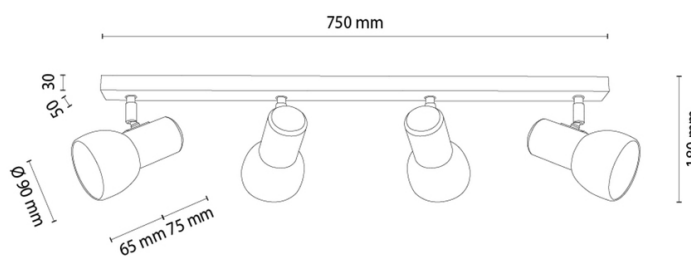

NORD

Ceiling Lamp

| | |
|----------------------------|-----------------------------|
| Article number: | 2047413330960 |
| EAN: | 5905840268328 |
| Light source: | 4xE27 Max.60W |
| LED power W: | N/A |
| AC voltage: | 220-240V |
| Luminous power lm: | N/A |
| Color temperature K: | N/A |
| Color rendering index CRI: | N/A |
| IP protection class: | IP20 |
| Protection class: | 2 |
| Up&Down system: | N/A |
| Touch dimmer: | N/A |
| Click&Dimm system: | N/A |
| Magnetic mounting: | N/A |
| LED lighting method: | N/A |
| Lamp material: | Oak wood |
| Lamp color: | Black, Oiled Oak |
| Lampshade No.: | G0960 |
| Lampshade material: | Metal |
| Lampshade color: | White |
| Cable material: | N/A |
| Cable color: | N/A |
| CE Declaration: | Download |
| FSC certificate: | FSC-C129231 |

Lamp dimensions

| | |
|------------------|------|
| Height (mm): | 180 |
| Width (mm): | 90 |
| Length (mm): | 750 |
| Diameter (mm): | |
| Net weight kg: | 1,35 |
| Gross weight kg: | 1,80 |

Dimensions of carton No.1

| | |
|--------------|-----|
| Height (mm): | 130 |
| Width (mm): | 180 |
| Length (mm): | 820 |

Dimensions of carton No.2

| | |
|--------------|-----|
| Height (mm): | N/A |
| Width (mm): | N/A |
| Length (mm): | N/A |

Dimensions of carton No.3

| | |
|--------------|-----|
| Height (mm): | N/A |
| Width (mm): | N/A |
| Length (mm): | N/A |

Made in Poland · 5 Years Guarantee