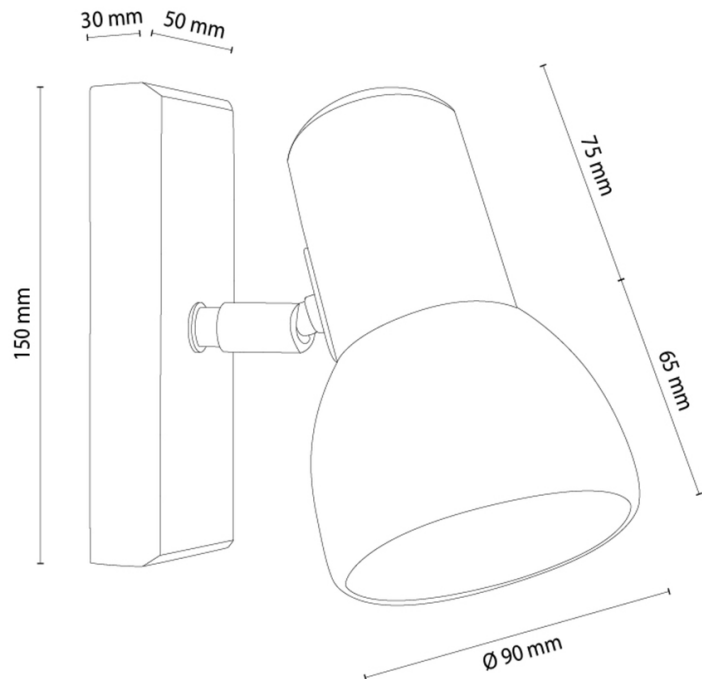

NORD

Wall lamp

Article number:	2017413030960
EAN:	5905840268298
Light source:	1xE27 Max.60W
LED power W:	N/A
AC voltage:	220-240V
Luminous power lm:	N/A
Color temperature K:	N/A
Color rendering index CRI:	N/A
IP protection class:	IP20
Protection class:	2
Up&Down system:	N/A
Touch dimmer:	N/A
Click&Dimm system:	N/A
Magnetic mounting:	N/A
LED lighting method:	N/A
Lamp material:	Oak wood
Lamp color:	Black, Oiled Oak
Lampshade No.:	G0960
Lampshade material:	Metal
Lampshade color:	White
Cable material:	N/A
Cable color:	N/A
CE Declaration:	Download
FSC certificate:	FSC-C129231
Lamp dimensions	
Height (mm):	150
Width (mm):	90
Length (mm):	150
Diameter (mm):	
Net weight kg:	0,35
Gross weight kg:	0,45
Dimensions of carton No.1	
Height (mm):	160
Width (mm):	120
Length (mm):	160
Dimensions of carton No.2	
Height (mm):	N/A
Width (mm):	N/A
Length (mm):	N/A
Dimensions of carton No.3	
Height (mm):	N/A
Width (mm):	N/A
Length (mm):	N/A