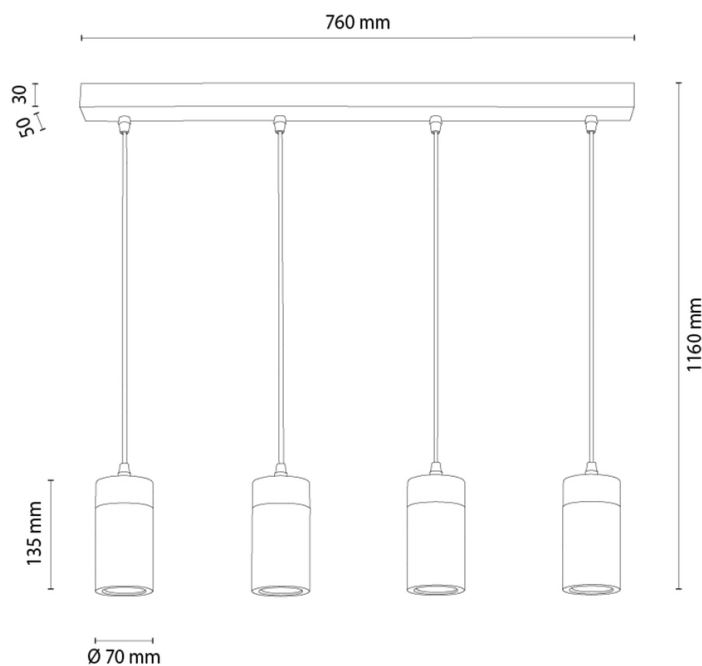

ARTEMIS

Pendant Lamp

Article number:	1040432300000
EAN:	5905840268250
Light source:	Incl. 4xGU10 LED
LED power W:	6
AC voltage:	220-240V
Luminous power lm:	N/A
Color temperature K:	N/A
Color rendering index CRI:	N/A
IP protection class:	IP20
Protection class:	2
Up&Down system:	N/A
Touch dimmer:	N/A
Click&Dimm system:	N/A
Magnetic mounting:	N/A
LED lighting method:	N/A
Lamp material:	Metal, Oak wood
Lamp color:	Black, Oiled Oak
Lampshade No.:	N/A
Lampshade material:	N/A
Lampshade color:	N/A
Cable material:	Textile cable
Cable color:	Black
CE Declaration:	Download
FSC certificate:	FSC-C129231
Lamp dimensions	
Height (mm):	1160
Width (mm):	70
Length (mm):	750
Diameter (mm):	
Net weight kg:	2,70
Gross weight kg:	3,31
Dimensions of carton No.1	
Height (mm):	130
Width (mm):	180
Length (mm):	810
Dimensions of carton No.2	
Height (mm):	N/A
Width (mm):	N/A
Length (mm):	N/A
Dimensions of carton No.3	
Height (mm):	N/A
Width (mm):	N/A
Length (mm):	N/A