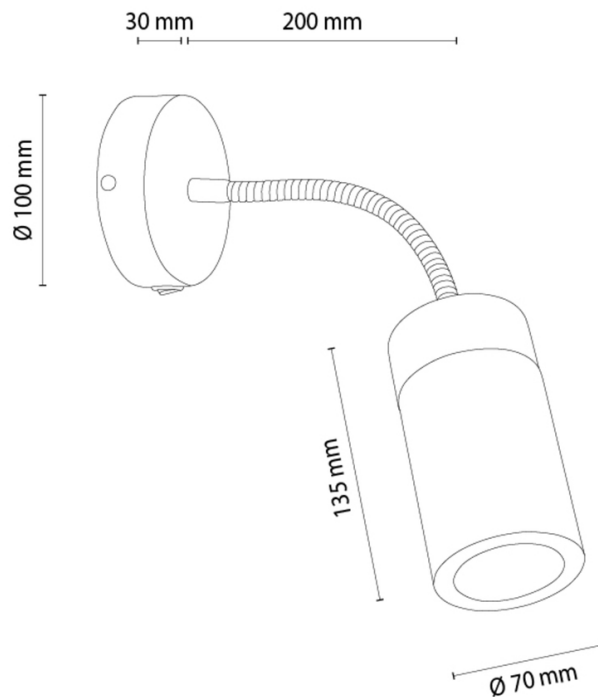

ARTEMIS

Wall lamp

Article number:	2010422200000
EAN:	5905840268175
Light source:	Incl. 1xGU10 LED
LED power W:	6
AC voltage:	220-240V
Luminous power lm:	N/A
Color temperature K:	N/A
Color rendering index CRI:	N/A
IP protection class:	IP20
Protection class:	2
Up&Down system:	N/A
Touch dimmer:	N/A
Click&Dimm system:	N/A
Magnetic mounting:	N/A
LED lighting method:	N/A
Lamp material:	Metal, Oak wood
Lamp color:	Black, Oiled Oak
Lampshade No.:	N/A
Lampshade material:	N/A
Lampshade color:	N/A
Cable material:	N/A
Cable color:	N/A
CE Declaration:	Download
FSC certificate:	FSC-C129231
Lamp dimensions	
Height (mm):	250
Width (mm):	300
Length (mm):	100
Diameter (mm):	
Net weight kg:	0,46
Gross weight kg:	0,65
Dimensions of carton No.1	
Height (mm):	120
Width (mm):	120
Length (mm):	420
Dimensions of carton No.2	
Height (mm):	N/A
Width (mm):	N/A
Length (mm):	N/A
Dimensions of carton No.3	
Height (mm):	N/A
Width (mm):	N/A
Length (mm):	N/A