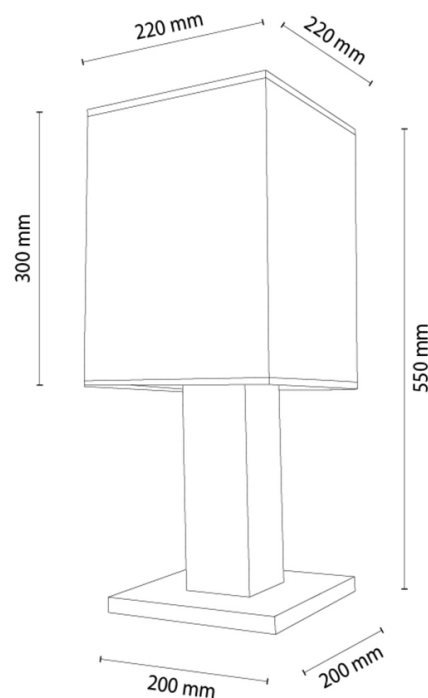

## Table lamp

Article number:	7017419911762
EAN:	5905840268113
Light source:	1xE27 Max.25W
LED power W:	N/A
AC voltage:	220-240V
Luminous power lm:	N/A
Color temperature K:	N/A
Color rendering index CRI:	N/A
IP protection class:	IP20
Protection class:	2
Up&Down system:	N/A
Touch dimmer:	N/A
Click&Dimm system:	N/A
Magnetic mounting:	N/A
LED lighting method:	N/A
Lamp material:	MDF Veneer, Metal
Lamp color:	Black, Oak
Lampshade No.:	A1762
Lampshade material:	Linen fabric
Lampshade color:	Beige/Black
Cable material:	Synthetic
Cable color:	Black
CE Declaration:	<a href="#">Download</a>
FSC certificate:	<a href="#">FSC-C129231</a>
Lamp dimensions	
Height (mm):	550
Width (mm):	220
Length (mm):	220
Diameter (mm):	
Net weight kg:	2,10
Gross weight kg:	3,10
Dimensions of carton No.1	
Height (mm):	530
Width (mm):	255
Length (mm):	255
Dimensions of carton No.2	
Height (mm):	N/A
Width (mm):	N/A
Length (mm):	N/A
Dimensions of carton No.3	
Height (mm):	N/A
Width (mm):	N/A
Length (mm):	N/A