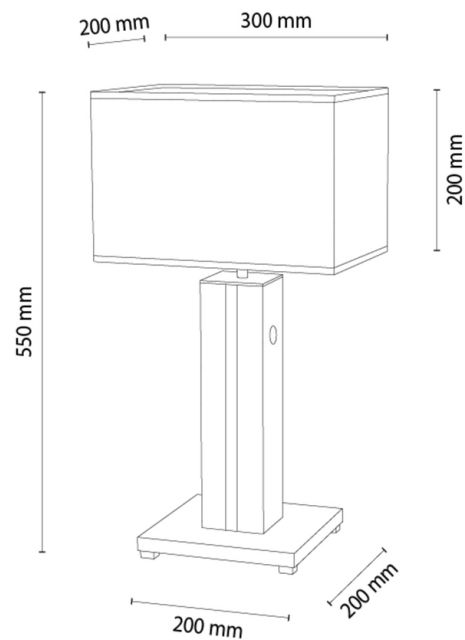

FLAMO

Table lamp

Article number:	7020220211683
EAN:	5905840268083
Light source:	1xE27 Max.40W, 1xLED 12V Integrated
LED power W:	4,6
AC voltage:	220-240V
Luminous power lm:	245 lm
Color temperature K:	3000K
Color rendering index CRI:	CRI ≥ 80
IP protection class:	IP20
Protection class:	2
Up&Down system:	N/A
Touch dimmer:	TAK
Click&Dimm system:	N/A
Magnetic mounting:	N/A
LED lighting method:	N/A
Lamp material:	MDF Veneer, Metal
Lamp color:	Grey, Walnut
Lampshade No.:	A0659
Lampshade material:	Fabric
Lampshade color:	White
Cable material:	Synthetic
Cable color:	Transparent
CE Declaration:	Download
FSC certificate:	FSC-C129231
Lamp dimensions	
Height (mm):	550
Width (mm):	200
Length (mm):	300
Diameter (mm):	
Net weight kg:	2,21
Gross weight kg:	2,78
Dimensions of carton No.1	
Height (mm):	520
Width (mm):	220
Length (mm):	320
Dimensions of carton No.2	
Height (mm):	N/A
Width (mm):	N/A
Length (mm):	N/A
Dimensions of carton No.3	
Height (mm):	N/A
Width (mm):	N/A
Length (mm):	N/A