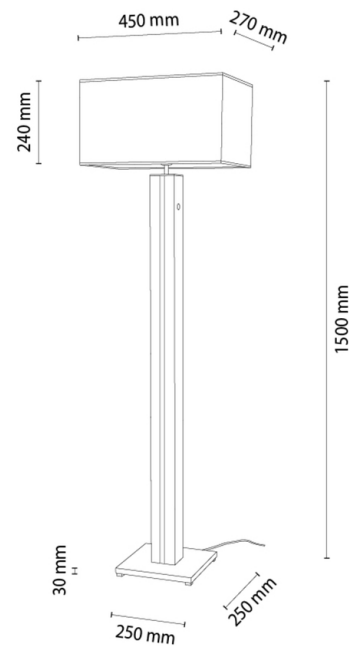

FLAMO

Floor lamp

Article number:	6028605811582
EAN:	5905840270956
Light source:	1xE27 Max.60W, 1xLED 12V Integrated
LED power W:	16
AC voltage:	220-240V
Luminous power lm:	650 lm
Color temperature K:	3000K
Color rendering index CRI:	CRI ≥ 80
IP protection class:	IP20
Protection class:	2
Up&Down system:	N/A
Touch dimmer:	TAK
Click&Dimm system:	N/A
Magnetic mounting:	N/A
LED lighting method:	N/A
Lamp material:	MDF Veneer, Metal
Lamp color:	Black, Walnut
Lampshade No.:	A1582
Lampshade material:	Fabric
Lampshade color:	Black
Cable material:	Synthetic
Cable color:	Black
CE Declaration:	Download
FSC certificate:	FSC-C129231
Lamp dimensions	
Height (mm):	1550
Width (mm):	270
Length (mm):	450
Diameter (mm):	
Net weight kg:	5,90
Gross weight kg:	7,95
Dimensions of carton No.1	
Height (mm):	1440
Width (mm):	300
Length (mm):	490
Dimensions of carton No.2	
Height (mm):	N/A
Width (mm):	N/A
Length (mm):	N/A
Dimensions of carton No.3	
Height (mm):	N/A
Width (mm):	N/A
Length (mm):	N/A