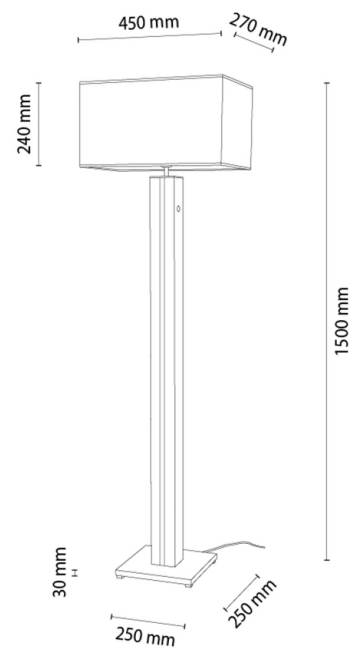

FLAMO

Floor lamp

Article number:	6028605810658
EAN:	5905840270949
Light source:	1xE27 Max.60W, 1xLED 12V Integrated
LED power W:	16
AC voltage:	220-240V
Luminous power lm:	650 lm
Color temperature K:	3000K
Color rendering index CRI:	CRI ≥ 80
IP protection class:	IP20
Protection class:	2
Up&Down system:	N/A
Touch dimmer:	TAK
Click&Dimm system:	N/A
Magnetic mounting:	N/A
LED lighting method:	N/A
Lamp material:	MDF Veneer, Metal
Lamp color:	Black, Walnut
Lampshade No.:	A0658
Lampshade material:	Fabric
Lampshade color:	White
Cable material:	Synthetic
Cable color:	Black
CE Declaration:	Download
FSC certificate:	FSC-C129231
Lamp dimensions	
Height (mm):	1550
Width (mm):	270
Length (mm):	450
Diameter (mm):	
Net weight kg:	5,90
Gross weight kg:	7,95
Dimensions of carton No.1	
Height (mm):	1440
Width (mm):	300
Length (mm):	490
Dimensions of carton No.2	
Height (mm):	N/A
Width (mm):	N/A
Length (mm):	N/A
Dimensions of carton No.3	
Height (mm):	N/A
Width (mm):	N/A
Length (mm):	N/A