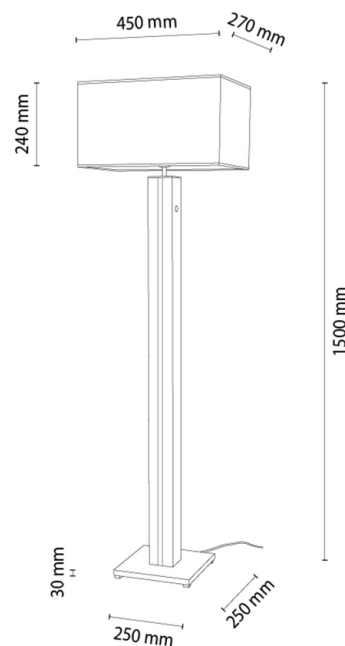

FLAMO

Floor lamp

Article number:	6028605811673
EAN:	5905840268052
Light source:	1xE27 Max.60W, 1xLED 12V Integrated
LED power W:	16
AC voltage:	220-240V
Luminous power lm:	650 lm
Color temperature K:	3000K
Color rendering index CRI:	CRI ≥ 80
IP protection class:	IP20
Protection class:	2
Up&Down system:	N/A
Touch dimmer:	TAK
Click&Dimm system:	N/A
Magnetic mounting:	N/A
LED lighting method:	N/A
Lamp material:	MDF Veneer, Metal
Lamp color:	Black, Walnut
Lampshade No.:	A1673
Lampshade material:	Linen fabric
Lampshade color:	Beige/Black
Cable material:	Synthetic
Cable color:	Black
CE Declaration:	Download
FSC certificate:	FSC-C129231
Lamp dimensions	
Height (mm):	1550
Width (mm):	270
Length (mm):	450
Diameter (mm):	
Net weight kg:	5,90
Gross weight kg:	7,95
Dimensions of carton No.1	
Height (mm):	1440
Width (mm):	300
Length (mm):	490
Dimensions of carton No.2	
Height (mm):	N/A
Width (mm):	N/A
Length (mm):	N/A
Dimensions of carton No.3	
Height (mm):	N/A
Width (mm):	N/A
Length (mm):	N/A