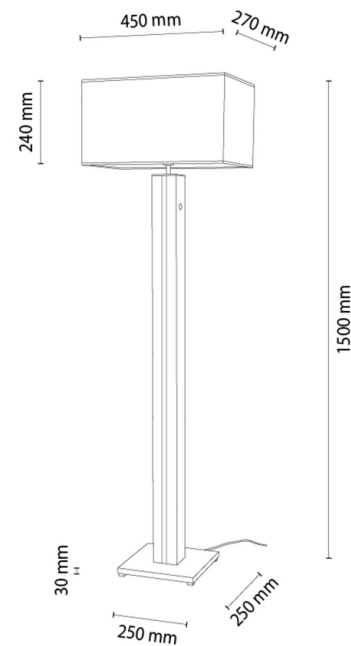

FLAMO

Floor lamp

Article number:	6028605810039
EAN:	5905575050717
Light source:	1xE27 Max.60W, 1xLED 12V Integrated
LED power W:	16
AC voltage:	220-240V
Luminous power lm:	650 lm
Color temperature K:	3000K
Color rendering index CRI:	CRI ≥ 80
IP protection class:	IP20
Protection class:	2
Up&Down system:	N/A
Touch dimmer:	TAK
Click&Dimm system:	N/A
Magnetic mounting:	N/A
LED lighting method:	N/A
Lamp material:	MDF Veneer, Metal
Lamp color:	Black, Walnut
Lampshade No.:	A0039
Lampshade material:	Linen fabric
Lampshade color:	Beige
Cable material:	Synthetic
Cable color:	Black
CE Declaration:	Download
FSC certificate:	FSC-C129231
Lamp dimensions	
Height (mm):	1550
Width (mm):	270
Length (mm):	450
Diameter (mm):	
Net weight kg:	5,90
Gross weight kg:	7,95
Dimensions of carton No.1	
Height (mm):	1440
Width (mm):	300
Length (mm):	490
Dimensions of carton No.2	
Height (mm):	N/A
Width (mm):	N/A
Length (mm):	N/A
Dimensions of carton No.3	
Height (mm):	N/A
Width (mm):	N/A
Length (mm):	N/A