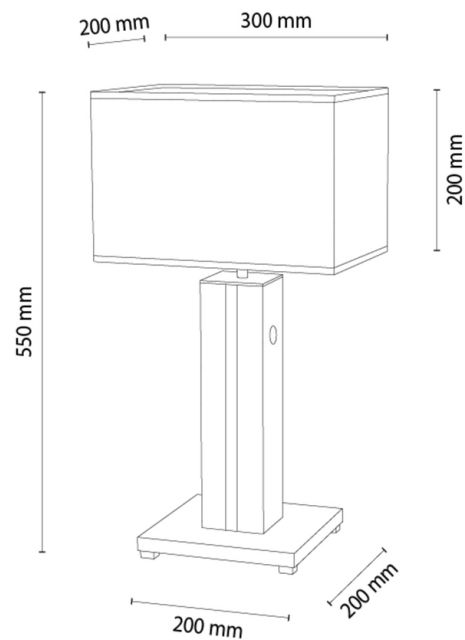

FLAMO

Table lamp

Article number:	7018606611607
EAN:	5905840268045
Light source:	1xE27 Max.40W, 1xLED 12V Integrated
LED power W:	4,6
AC voltage:	220-240V
Luminous power lm:	245 lm
Color temperature K:	3000K
Color rendering index CRI:	CRI ≥ 80
IP protection class:	IP20
Protection class:	2
Up&Down system:	N/A
Touch dimmer:	TAK
Click&Dimm system:	N/A
Magnetic mounting:	N/A
LED lighting method:	N/A
Lamp material:	MDF Veneer, Metal
Lamp color:	Black, Walnut
Lampshade No.:	A1607
Lampshade material:	Fabric
Lampshade color:	Black
Cable material:	Synthetic
Cable color:	Black
CE Declaration:	Download
FSC certificate:	FSC-C129231
Lamp dimensions	
Height (mm):	550
Width (mm):	200
Length (mm):	300
Diameter (mm):	
Net weight kg:	2,21
Gross weight kg:	2,78
Dimensions of carton No.1	
Height (mm):	520
Width (mm):	220
Length (mm):	320
Dimensions of carton No.2	
Height (mm):	N/A
Width (mm):	N/A
Length (mm):	N/A
Dimensions of carton No.3	
Height (mm):	N/A
Width (mm):	N/A
Length (mm):	N/A