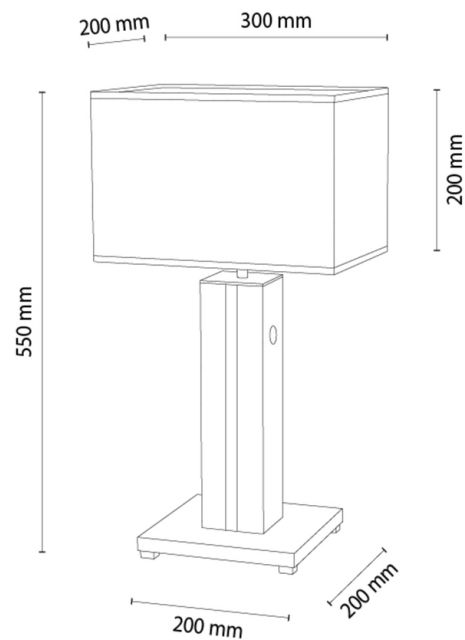

FLAMO

Table lamp

Article number:	7018606610659
EAN:	5905840268038
Light source:	1xE27 Max.40W, 1xLED 12V Integrated
LED power W:	4,6
AC voltage:	220-240V
Luminous power lm:	245 lm
Color temperature K:	3000K
Color rendering index CRI:	CRI ≥ 80
IP protection class:	IP20
Protection class:	2
Up&Down system:	N/A
Touch dimmer:	TAK
Click&Dimm system:	N/A
Magnetic mounting:	N/A
LED lighting method:	N/A
Lamp material:	MDF Veneer, Metal
Lamp color:	Black, Walnut
Lampshade No.:	A0659
Lampshade material:	Fabric
Lampshade color:	White
Cable material:	Synthetic
Cable color:	Black
CE Declaration:	Download
FSC certificate:	FSC-C129231
Lamp dimensions	
Height (mm):	550
Width (mm):	200
Length (mm):	300
Diameter (mm):	
Net weight kg:	2,21
Gross weight kg:	2,78
Dimensions of carton No.1	
Height (mm):	520
Width (mm):	220
Length (mm):	320
Dimensions of carton No.2	
Height (mm):	N/A
Width (mm):	N/A
Length (mm):	N/A
Dimensions of carton No.3	
Height (mm):	N/A
Width (mm):	N/A
Length (mm):	N/A