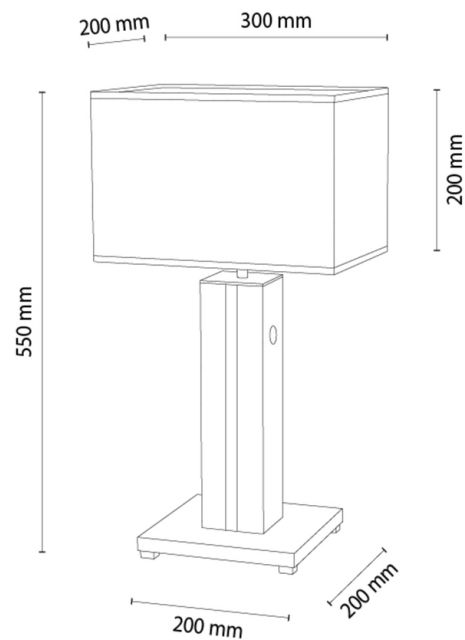

FLAMO

Table lamp

Article number:	7018606610038
EAN:	5905840268014
Light source:	1xE27 Max.40W, 1xLED 12V Integrated
LED power W:	4,6
AC voltage:	220-240V
Luminous power lm:	245 lm
Color temperature K:	3000K
Color rendering index CRI:	CRI ≥ 80
IP protection class:	IP20
Protection class:	2
Up&Down system:	N/A
Touch dimmer:	TAK
Click&Dimm system:	N/A
Magnetic mounting:	N/A
LED lighting method:	N/A
Lamp material:	MDF Veneer, Metal
Lamp color:	Black, Walnut
Lampshade No.:	A0038
Lampshade material:	Linen fabric
Lampshade color:	Beige
Cable material:	Synthetic
Cable color:	Black
CE Declaration:	Download
FSC certificate:	FSC-C129231
Lamp dimensions	
Height (mm):	550
Width (mm):	200
Length (mm):	300
Diameter (mm):	
Net weight kg:	2,21
Gross weight kg:	2,78
Dimensions of carton No.1	
Height (mm):	520
Width (mm):	220
Length (mm):	320
Dimensions of carton No.2	
Height (mm):	N/A
Width (mm):	N/A
Length (mm):	N/A
Dimensions of carton No.3	
Height (mm):	N/A
Width (mm):	N/A
Length (mm):	N/A