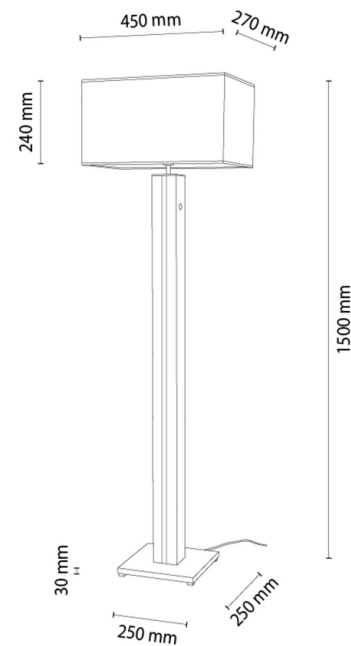

FLAMO

Floor lamp

Article number:	6027406010658
EAN:	5905840268007
Light source:	1xE27 Max.60W, 1xLED 12V Integrated
LED power W:	16
AC voltage:	220-240V
Luminous power lm:	650 lm
Color temperature K:	3000K
Color rendering index CRI:	CRI ≥ 80
IP protection class:	IP20
Protection class:	2
Up&Down system:	N/A
Touch dimmer:	TAK
Click&Dimm system:	N/A
Magnetic mounting:	N/A
LED lighting method:	N/A
Lamp material:	MDF Veneer, Metal
Lamp color:	Grey, Oak
Lampshade No.:	A0658
Lampshade material:	Fabric
Lampshade color:	White
Cable material:	Synthetic
Cable color:	Transparent
CE Declaration:	Download
FSC certificate:	FSC-C129231
Lamp dimensions	
Height (mm):	1550
Width (mm):	270
Length (mm):	450
Diameter (mm):	
Net weight kg:	5,90
Gross weight kg:	7,95
Dimensions of carton No.1	
Height (mm):	1440
Width (mm):	300
Length (mm):	490
Dimensions of carton No.2	
Height (mm):	N/A
Width (mm):	N/A
Length (mm):	N/A
Dimensions of carton No.3	
Height (mm):	N/A
Width (mm):	N/A
Length (mm):	N/A