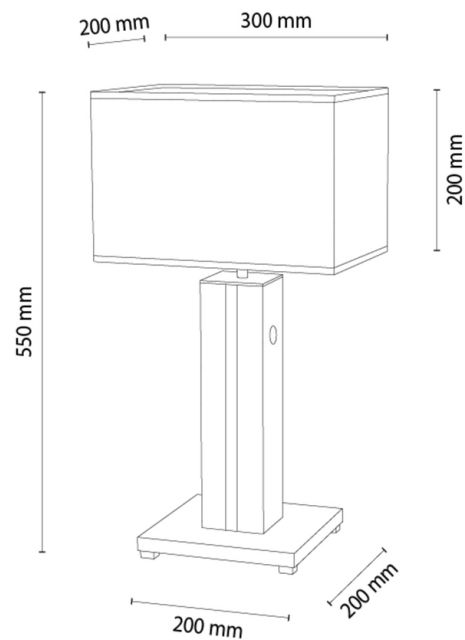

FLAMO

Table lamp

Article number:	7027407010659
EAN:	5905840267994
Light source:	1xE27 Max.40W, 1xLED 12V Integrated
LED power W:	4,6
AC voltage:	220-240V
Luminous power lm:	245 lm
Color temperature K:	3000K
Color rendering index CRI:	CRI ≥ 80
IP protection class:	IP20
Protection class:	2
Up&Down system:	N/A
Touch dimmer:	TAK
Click&Dimm system:	N/A
Magnetic mounting:	N/A
LED lighting method:	N/A
Lamp material:	MDF Veneer, Metal
Lamp color:	Grey, Oak
Lampshade No.:	A0659
Lampshade material:	Fabric
Lampshade color:	White
Cable material:	Synthetic
Cable color:	Transparent
CE Declaration:	Download
FSC certificate:	FSC-C129231
Lamp dimensions	
Height (mm):	550
Width (mm):	200
Length (mm):	300
Diameter (mm):	
Net weight kg:	2,21
Gross weight kg:	2,78
Dimensions of carton No.1	
Height (mm):	520
Width (mm):	220
Length (mm):	320
Dimensions of carton No.2	
Height (mm):	N/A
Width (mm):	N/A
Length (mm):	N/A
Dimensions of carton No.3	
Height (mm):	N/A
Width (mm):	N/A
Length (mm):	N/A