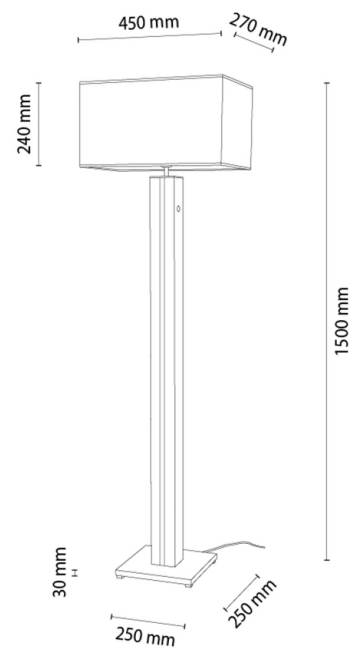

FLAMO

Floor lamp

Article number:	6028703310658
EAN:	5905840254673
Light source:	1xE27 Max.60W, 1xLED 12V Integrated
LED power W:	16
AC voltage:	220-240V
Luminous power lm:	650 lm
Color temperature K:	3000K
Color rendering index CRI:	CRI ≥ 80
IP protection class:	IP20
Protection class:	2
Up&Down system:	N/A
Touch dimmer:	TAK
Click&Dimm system:	N/A
Magnetic mounting:	N/A
LED lighting method:	N/A
Lamp material:	MDF Veneer, Metal
Lamp color:	Black, Oak
Lampshade No.:	A0658
Lampshade material:	Fabric
Lampshade color:	White
Cable material:	Synthetic
Cable color:	Black
CE Declaration:	Download
FSC certificate:	FSC-C129231
Lamp dimensions	
Height (mm):	1550
Width (mm):	270
Length (mm):	450
Diameter (mm):	
Net weight kg:	5,90
Gross weight kg:	7,95
Dimensions of carton No.1	
Height (mm):	1440
Width (mm):	300
Length (mm):	490
Dimensions of carton No.2	
Height (mm):	N/A
Width (mm):	N/A
Length (mm):	N/A
Dimensions of carton No.3	
Height (mm):	N/A
Width (mm):	N/A
Length (mm):	N/A