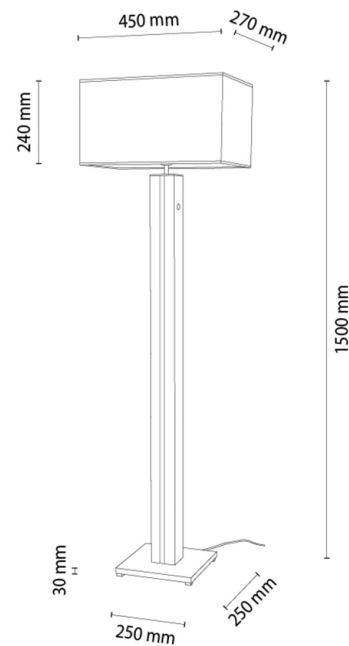

FLAMO

Floor lamp

Article number:	6028703311673
EAN:	5905840267970
Light source:	1xE27 Max.60W, 1xLED 12V Integrated
LED power W:	16
AC voltage:	220-240V
Luminous power lm:	650 lm
Color temperature K:	3000K
Color rendering index CRI:	CRI ≥ 80
IP protection class:	IP20
Protection class:	2
Up&Down system:	N/A
Touch dimmer:	TAK
Click&Dimm system:	N/A
Magnetic mounting:	N/A
LED lighting method:	N/A
Lamp material:	MDF Veneer, Metal
Lamp color:	Black, Oak
Lampshade No.:	A1673
Lampshade material:	Linen fabric
Lampshade color:	Beige/Black
Cable material:	Synthetic
Cable color:	Black
CE Declaration:	Download
FSC certificate:	FSC-C129231
Lamp dimensions	
Height (mm):	1550
Width (mm):	270
Length (mm):	450
Diameter (mm):	
Net weight kg:	5,90
Gross weight kg:	7,95
Dimensions of carton No.1	
Height (mm):	1440
Width (mm):	300
Length (mm):	490
Dimensions of carton No.2	
Height (mm):	N/A
Width (mm):	N/A
Length (mm):	N/A
Dimensions of carton No.3	
Height (mm):	N/A
Width (mm):	N/A
Length (mm):	N/A