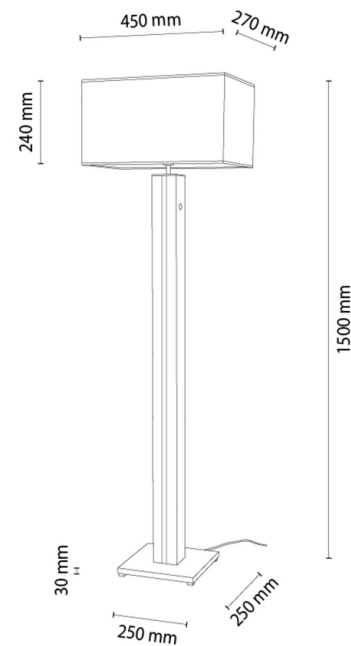

FLAMO

Floor lamp

Article number:	6028703310039
EAN:	5905840267963
Light source:	1xE27 Max.60W, 1xLED 12V Integrated
LED power W:	16
AC voltage:	220-240V
Luminous power lm:	650 lm
Color temperature K:	3000K
Color rendering index CRI:	CRI ≥ 80
IP protection class:	IP20
Protection class:	2
Up&Down system:	N/A
Touch dimmer:	TAK
Click&Dimm system:	N/A
Magnetic mounting:	N/A
LED lighting method:	N/A
Lamp material:	MDF Veneer, Metal
Lamp color:	Black, Oak
Lampshade No.:	A0039
Lampshade material:	Linen fabric
Lampshade color:	Beige
Cable material:	Synthetic
Cable color:	Black
CE Declaration:	Download
FSC certificate:	FSC-C129231
Lamp dimensions	
Height (mm):	1550
Width (mm):	270
Length (mm):	450
Diameter (mm):	
Net weight kg:	5,90
Gross weight kg:	7,95
Dimensions of carton No.1	
Height (mm):	1440
Width (mm):	300
Length (mm):	490
Dimensions of carton No.2	
Height (mm):	N/A
Width (mm):	N/A
Length (mm):	N/A
Dimensions of carton No.3	
Height (mm):	N/A
Width (mm):	N/A
Length (mm):	N/A