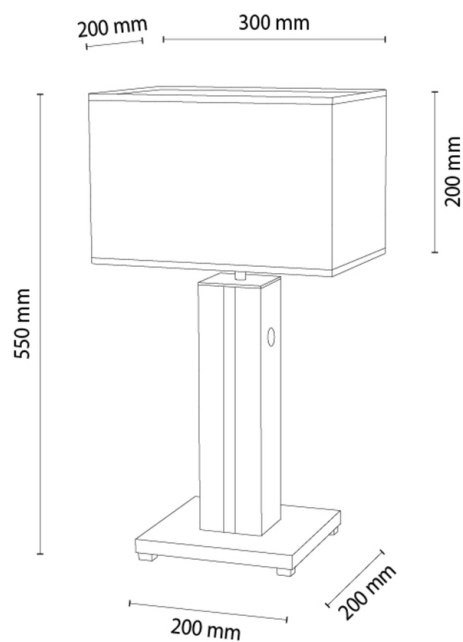

FLAMO

Table lamp

Article number:	7028702011607
EAN:	5905840254703
Light source:	1xE27 Max.40W, 1xLED 12V Integrated
LED power W:	4,6
AC voltage:	220-240V
Luminous power lm:	245 lm
Color temperature K:	3000K
Color rendering index CRI:	CRI ≥ 80
IP protection class:	IP20
Protection class:	2
Up&Down system:	N/A
Touch dimmer:	TAK
Click&Dimm system:	N/A
Magnetic mounting:	N/A
LED lighting method:	N/A
Lamp material:	MDF Veneer, Metal
Lamp color:	Black, Oak
Lampshade No.:	A1607
Lampshade material:	Fabric
Lampshade color:	Black
Cable material:	Synthetic
Cable color:	Black
CE Declaration:	Download
FSC certificate:	FSC-C129231
Lamp dimensions	
Height (mm):	550
Width (mm):	200
Length (mm):	300
Diameter (mm):	
Net weight kg:	2,21
Gross weight kg:	2,78
Dimensions of carton No.1	
Height (mm):	520
Width (mm):	220
Length (mm):	320
Dimensions of carton No.2	
Height (mm):	N/A
Width (mm):	N/A
Length (mm):	N/A
Dimensions of carton No.3	
Height (mm):	N/A
Width (mm):	N/A
Length (mm):	N/A