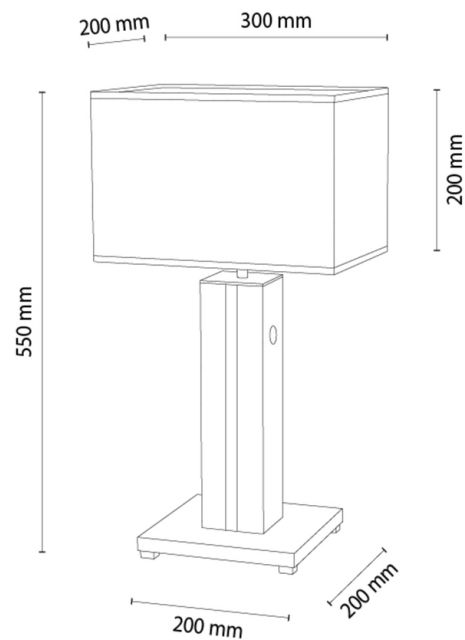

FLAMO

Table lamp

Article number:	7028702010659
EAN:	5905840254680
Light source:	1xE27 Max.40W, 1xLED 12V Integrated
LED power W:	4,6
AC voltage:	220-240V
Luminous power lm:	245 lm
Color temperature K:	3000K
Color rendering index CRI:	CRI ≥ 80
IP protection class:	IP20
Protection class:	2
Up&Down system:	N/A
Touch dimmer:	TAK
Click&Dimm system:	N/A
Magnetic mounting:	N/A
LED lighting method:	N/A
Lamp material:	MDF Veneer, Metal
Lamp color:	Black, Oak
Lampshade No.:	A0659
Lampshade material:	Fabric
Lampshade color:	White
Cable material:	Synthetic
Cable color:	Black
CE Declaration:	Download
FSC certificate:	FSC-C129231
Lamp dimensions	
Height (mm):	550
Width (mm):	200
Length (mm):	300
Diameter (mm):	
Net weight kg:	2,21
Gross weight kg:	2,78
Dimensions of carton No.1	
Height (mm):	520
Width (mm):	220
Length (mm):	320
Dimensions of carton No.2	
Height (mm):	N/A
Width (mm):	N/A
Length (mm):	N/A
Dimensions of carton No.3	
Height (mm):	N/A
Width (mm):	N/A
Length (mm):	N/A