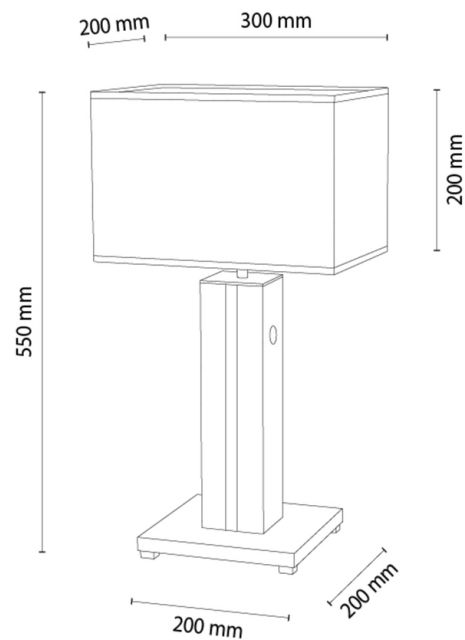

FLAMO

Table lamp

Article number:	7028702010038
EAN:	5905840267932
Light source:	1xE27 Max.40W, 1xLED 12V Integrated
LED power W:	4,6
AC voltage:	220-240V
Luminous power lm:	245 lm
Color temperature K:	3000K
Color rendering index CRI:	CRI ≥ 80
IP protection class:	IP20
Protection class:	2
Up&Down system:	N/A
Touch dimmer:	TAK
Click&Dimm system:	N/A
Magnetic mounting:	N/A
LED lighting method:	N/A
Lamp material:	MDF Veneer, Metal
Lamp color:	Black, Oak
Lampshade No.:	A0038
Lampshade material:	Linen fabric
Lampshade color:	Beige
Cable material:	Synthetic
Cable color:	Black
CE Declaration:	Download
FSC certificate:	FSC-C129231
Lamp dimensions	
Height (mm):	550
Width (mm):	200
Length (mm):	300
Diameter (mm):	
Net weight kg:	2,21
Gross weight kg:	2,78
Dimensions of carton No.1	
Height (mm):	520
Width (mm):	220
Length (mm):	320
Dimensions of carton No.2	
Height (mm):	N/A
Width (mm):	N/A
Length (mm):	N/A
Dimensions of carton No.3	
Height (mm):	N/A
Width (mm):	N/A
Length (mm):	N/A